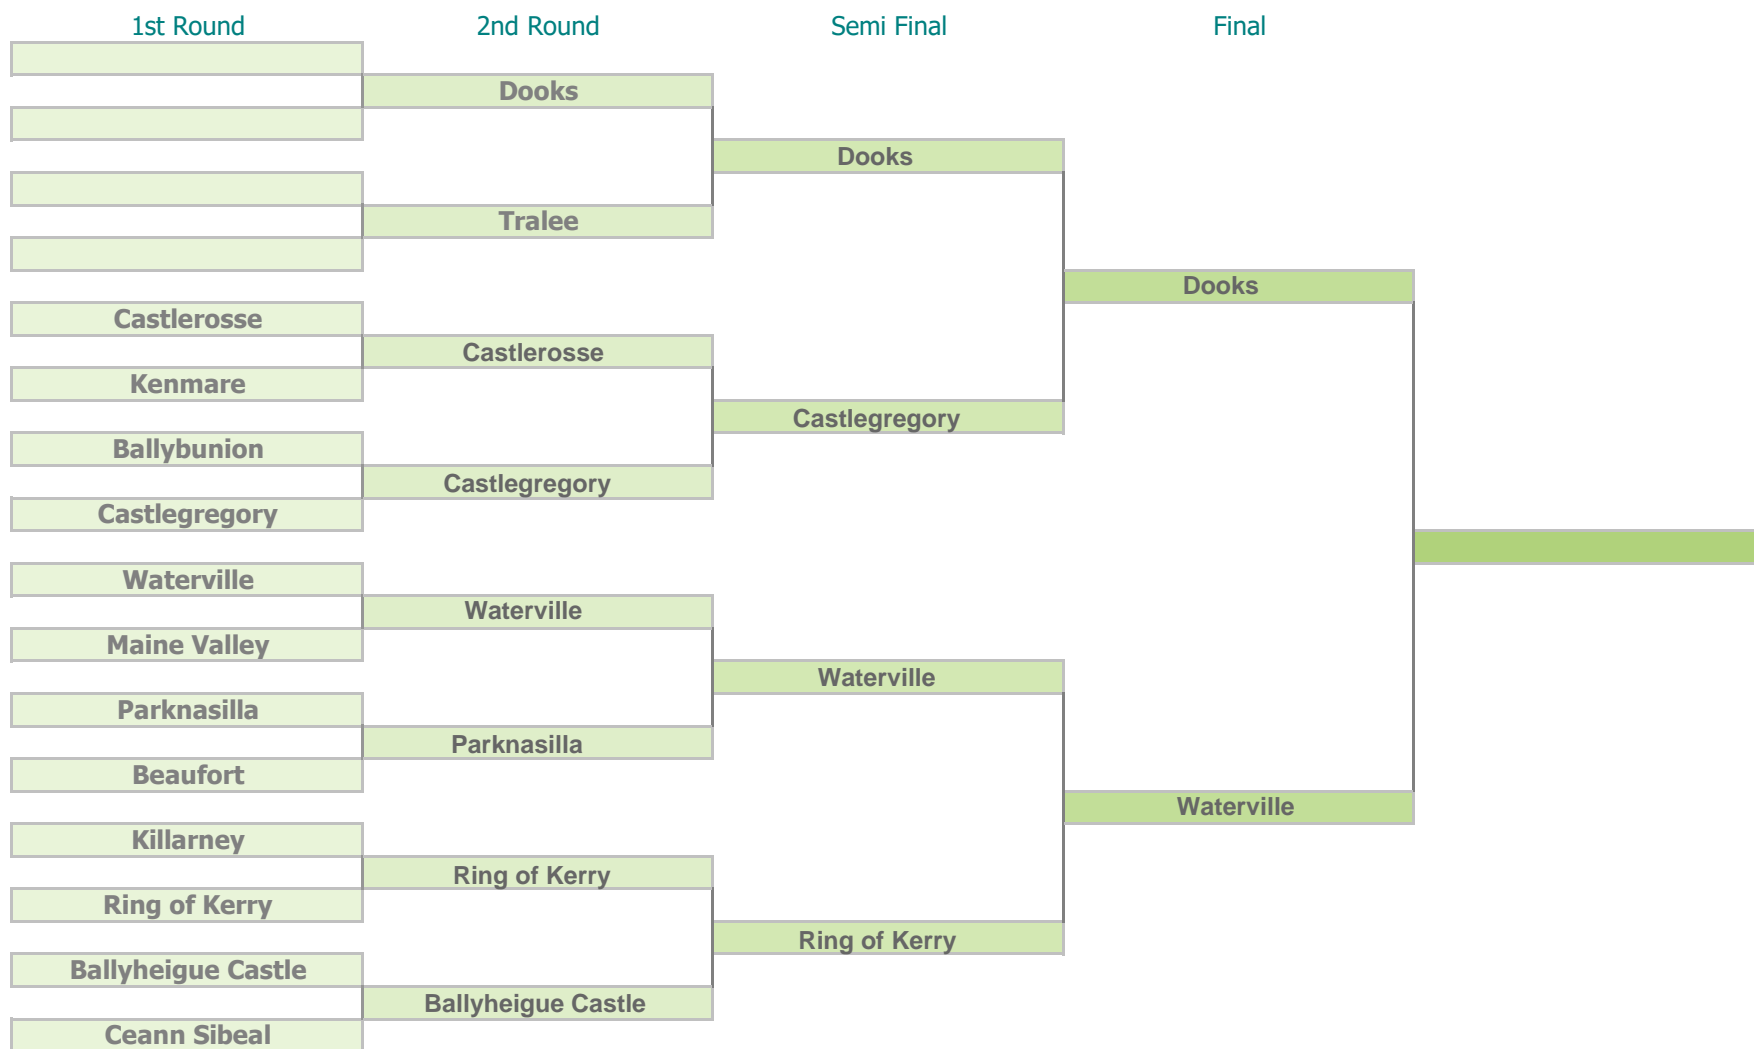

Kingdom Intermediate Shield 2021

Complete By 30/6/21

Complete by 30/7/21

Complete by 30/8/21

Complete by 30/9/21