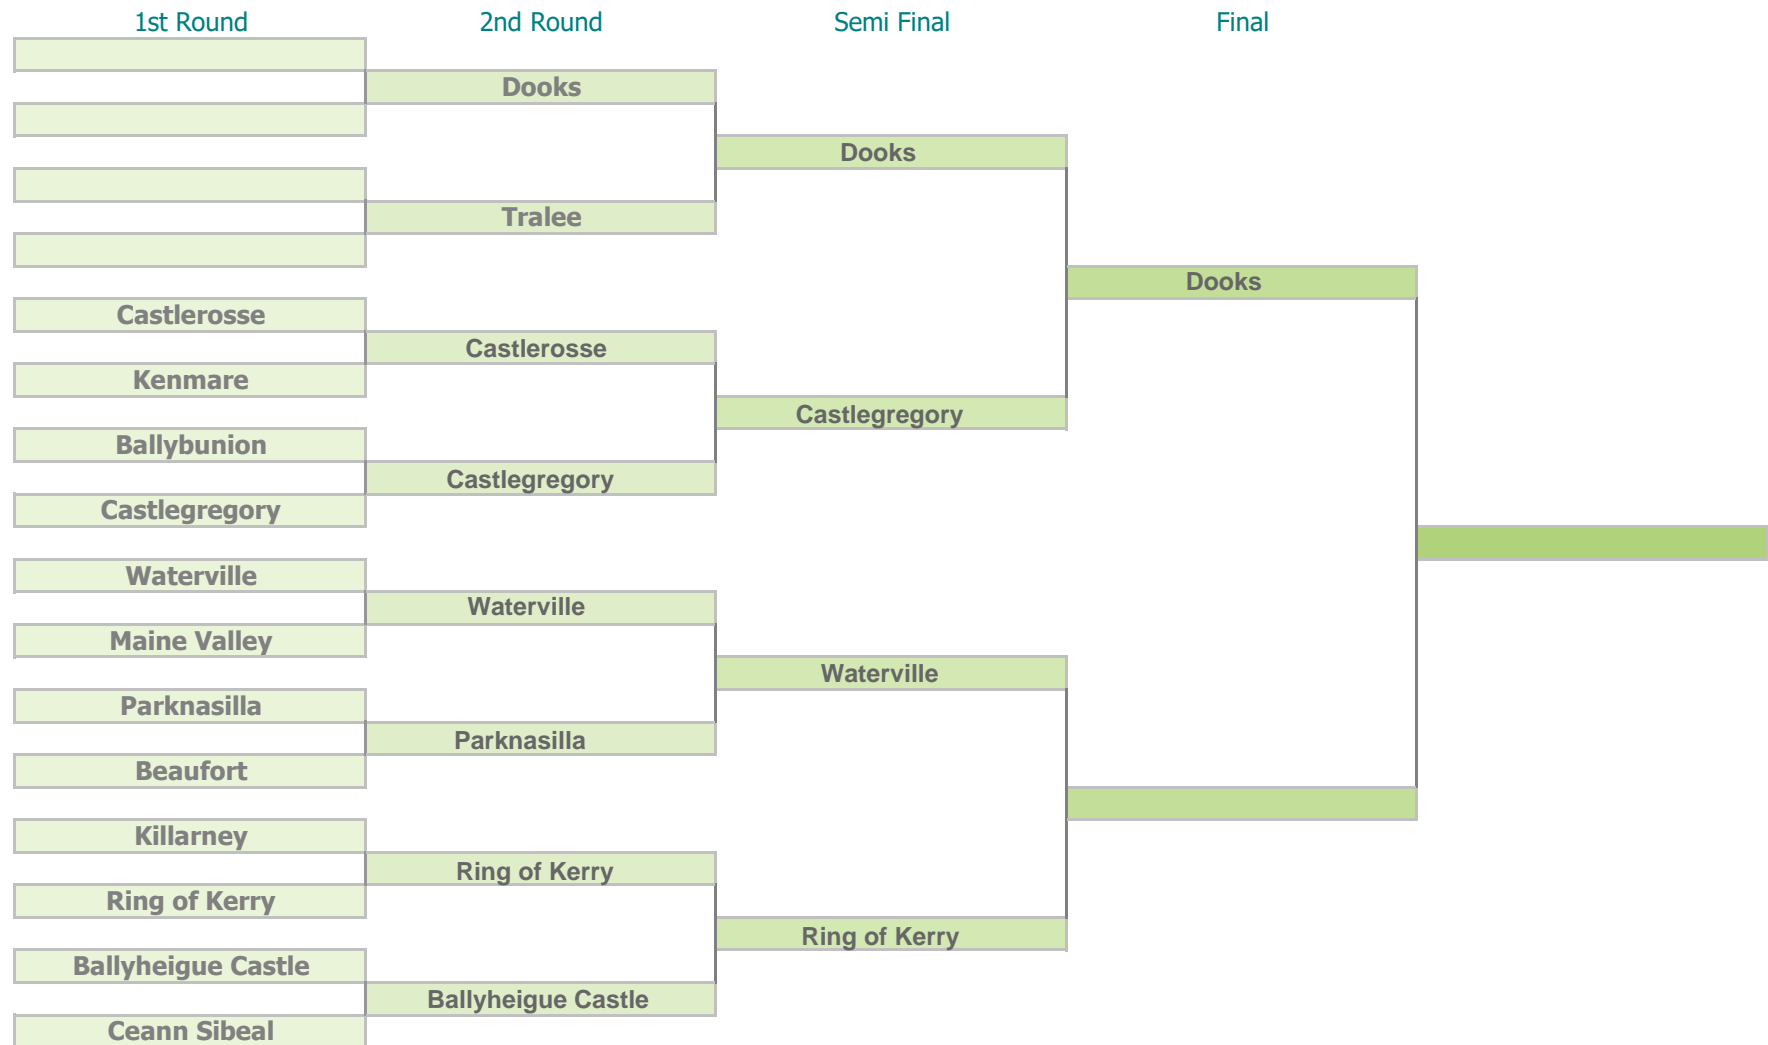

# Kingdom Intermediate Shield 2021

Complete By 30/6/21

Complete by 30/7/21

Complete by 30/8/21

Complete by 30/9/21